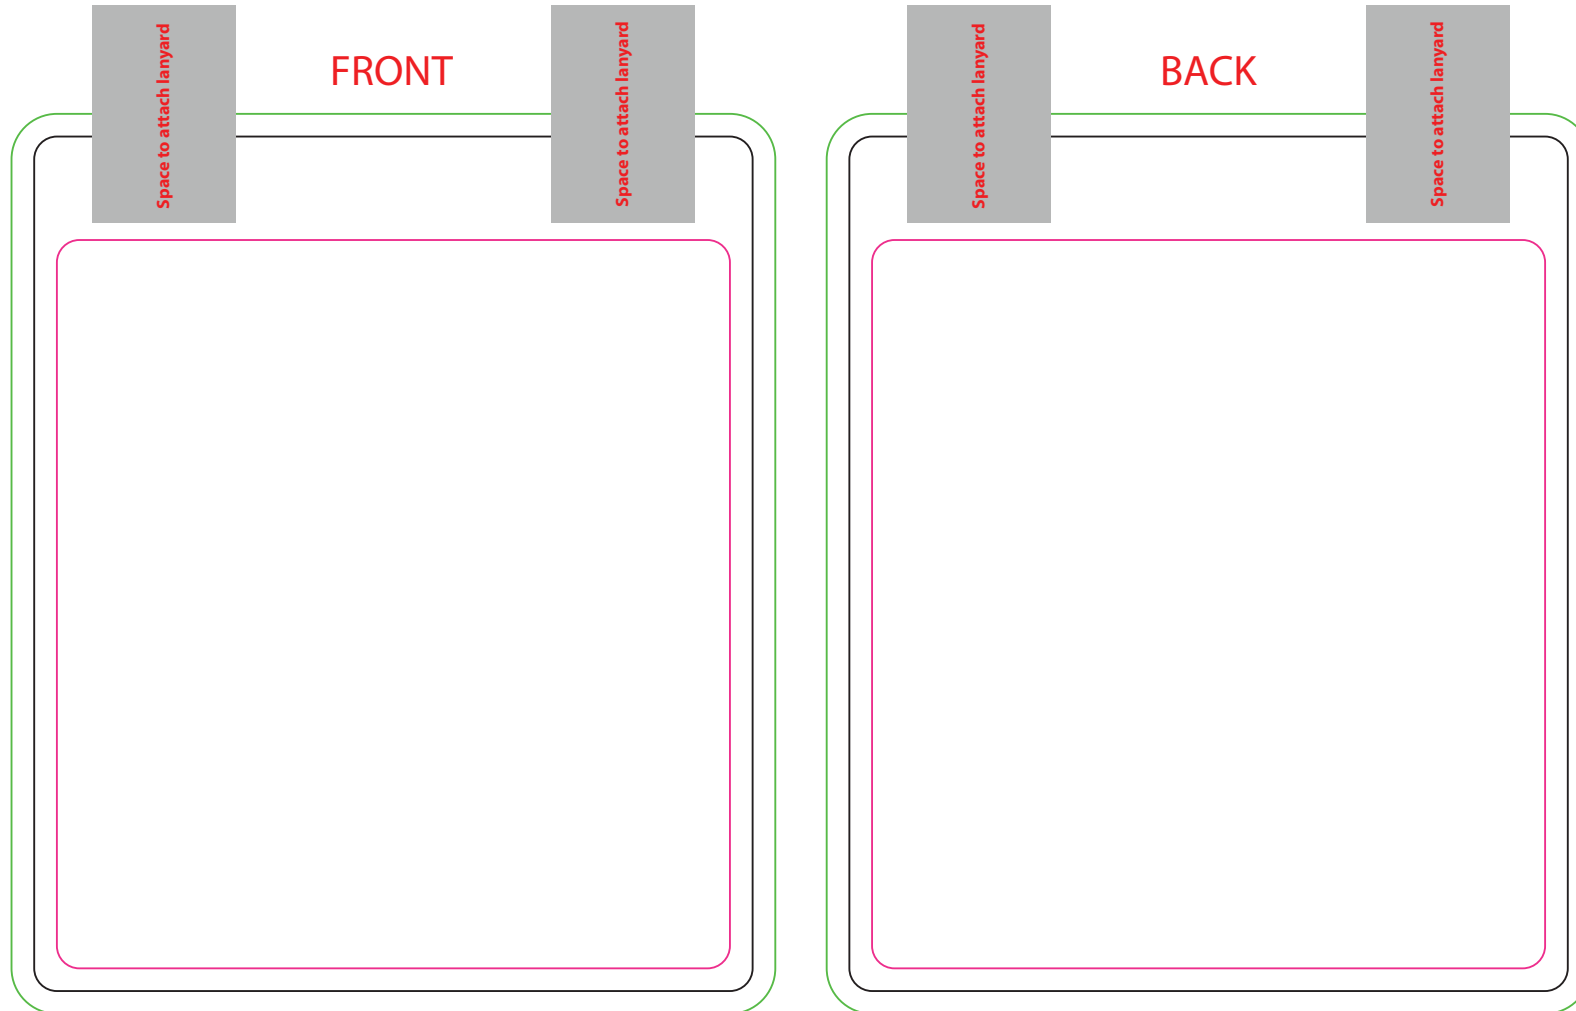

Cardboard Eco Tag CTULGP - 95 x 113mm

Imprint area- 113mm H x 95mm W

Pink Line_ Critical imprint area

Black Line_ Final product size

Green Line_ Bleed print area

FRONT

BACK

The template is a GUIDE ONLY. Our graphics team will set up the print proof and make adjustments to ensure the highest quality.

Cardboard Eco Tag CTULGP - 95 x 113mm

Imprint area- 113mm H x 95mm W

Pink Line_ Critical imprint area

Black Line_ Final product size

Green Line_ Bleed print area

No slots - Used with Paper lanyards ONLY

The template is a GUIDE ONLY. Our graphics team will set up the print proof and make adjustments to ensure the highest quality.