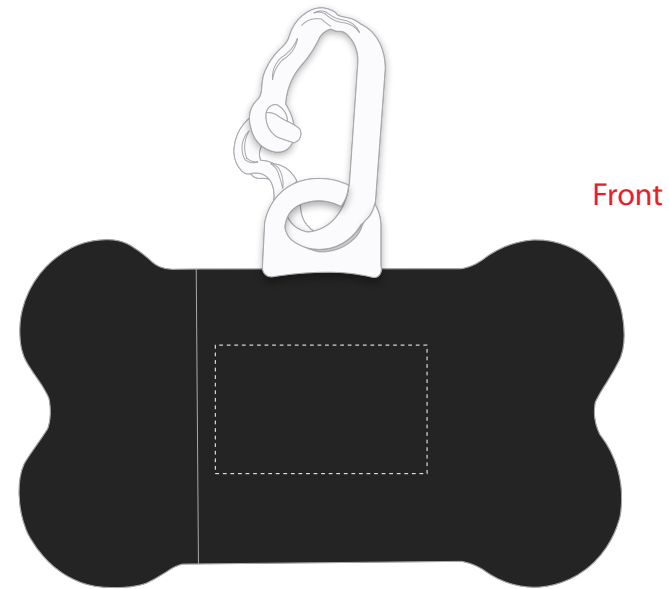

Art shown @ 100%

Imprint area- 28mm W x 17mm H

Black Line_ Final product size

Front

Back

PLEASE READ

Colours, and some graphics, do not appear on computer screens as they appear in print, thus digital representations may not accurately represent the final product. The PANTONE® Matching System (PMS) allows for accurate colour reproduction but we cannot guarantee 100% perfect match. Notably, small text and complex graphics may appear clearer in a digital mock-up than on the final product. By replying "approved" to this agreement I, the Client, confirm that I have examined and checked all aspects of this artwork including, but not limited to, artwork, layout, spelling, colours.

Art shown @ 100%

Imprint area- 28mm W x 17mm H

Black Line_ Final product size

PLEASE READ

Colours, and some graphics, do not appear on computer screens as they appear in print, thus digital representations may not accurately represent the final product. The PANTONE® Matching System (PMS) allows for accurate colour reproduction but we cannot guarantee 100% perfect match. Notably, small text and complex graphics may appear clearer in a digital mock-up than on the final product. By replying "approved" to this agreement I, the Client, confirm that I have examined and checked all aspects of this artwork including, but not limited to, artwork, layout, spelling, colours.