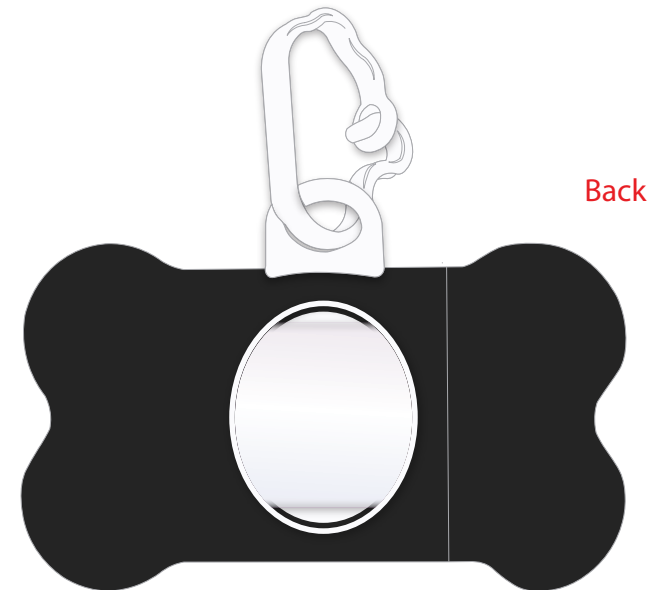

Art shown @ 100%

Imprint area- 28mm W x 17mm H

Black Line_ Final product size

Front

Back

PLEASE READ

Colours, and some graphics, do not appear on computer screens as they appear in print, thus digital representations may not accurately represent the final product. The PANTONE® Matching System (PMS) allows for accurate colour reproduction but we cannot guarantee 100% perfect match. Notably, small text and complex graphics may appear clearer in a digital mock-up than on the final product. By replying "approved" to this agreement I, the Client, confirm that I have examined and checked all aspects of this artwork including, but not limited to, artwork, layout, spelling, colours.

Art shown @ 100%

Imprint area- 28mm W x 17mm H

Black Line_ Final product size

PLEASE READ

Colours, and some graphics, do not appear on computer screens as they appear in print, thus digital representations may not accurately represent the final product. The PANTONE® Matching System (PMS) allows for accurate colour reproduction but we cannot guarantee 100% perfect match. Notably, small text and complex graphics may appear clearer in a digital mock-up than on the final product. By replying "approved" to this agreement I, the Client, confirm that I have examined and checked all aspects of this artwork including, but not limited to, artwork, layout, spelling, colours.