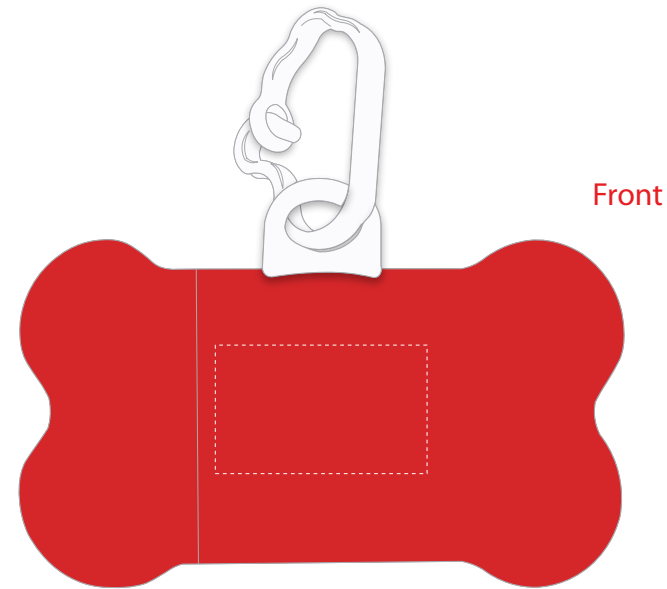

Art shown @ 100%

Imprint area- 28mm W x 17mm H

Black Line_ Final product size

Front

Back

PLEASE READ

Colours, and some graphics, do not appear on computer screens as they appear in print, thus digital representations may not accurately represent the final product. The PANTONE® Matching System (PMS) allows for accurate colour reproduction but we cannot guarantee 100% perfect match. Notably, small text and complex graphics may appear clearer in a digital mock-up than on the final product. By replying "approved" to this agreement I, the Client, confirm that I have examined and checked all aspects of this artwork including, but not limited to, artwork, layout, spelling, colours.