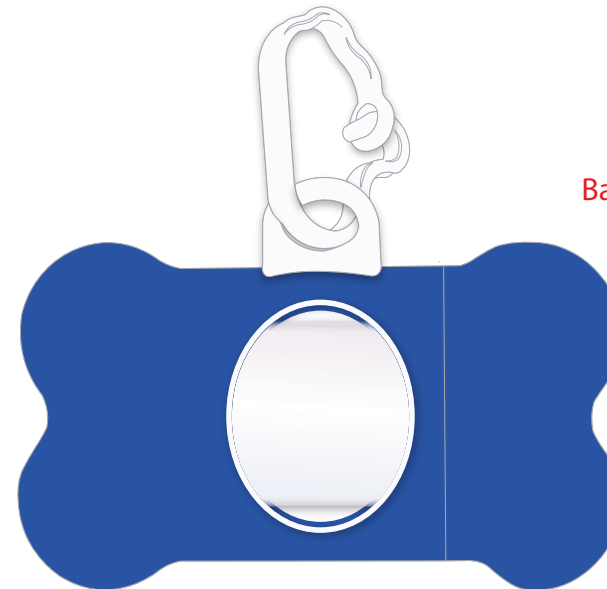

Art shown @ 100%

Imprint area- 28mm W x 17mm H

Black Line_ Final product size

Front

Back

PLEASE READ

Colours, and some graphics, do not appear on computer screens as they appear in print, thus digital representations may not accurately represent the final product. The PANTONE® Matching System (PMS) allows for accurate colour reproduction but we cannot guarantee 100% perfect match. Notably, small text and complex graphics may appear clearer in a digital mock-up than on the final product. By replying "approved" to this agreement I, the Client, confirm that I have examined and checked all aspects of this artwork including, but not limited to, artwork, layout, spelling, colours.