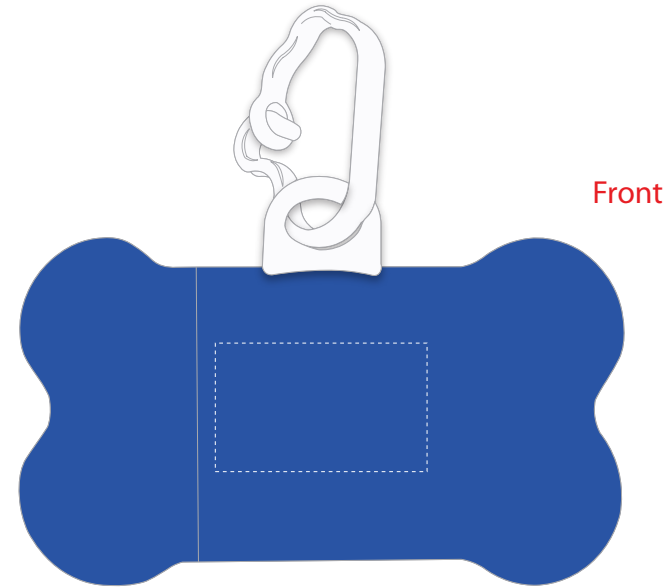

Art shown @ 100%

Imprint area- 28mm W x 17mm H

Black Line_ Final product size

PLEASE READ

Colours, and some graphics, do not appear on computer screens as they appear in print, thus digital representations may not accurately represent the final product. The PANTONE® Matching System (PMS) allows for accurate colour reproduction but we cannot guarantee 100% perfect match. Notably, small text and complex graphics may appear clearer in a digital mock-up than on the final product. By replying "approved" to this agreement I, the Client, confirm that I have examined and checked all aspects of this artwork including, but not limited to, artwork, layout, spelling, colours.

Art shown @ 100%

Imprint area- 28mm W x 17mm H

Black Line_ Final product size

Front

Back

PLEASE READ

Colours, and some graphics, do not appear on computer screens as they appear in print, thus digital representations may not accurately represent the final product. The PANTONE® Matching System (PMS) allows for accurate colour reproduction but we cannot guarantee 100% perfect match. Notably, small text and complex graphics may appear clearer in a digital mock-up than on the final product. By replying "approved" to this agreement I, the Client, confirm that I have examined and checked all aspects of this artwork including, but not limited to, artwork, layout, spelling, colours.