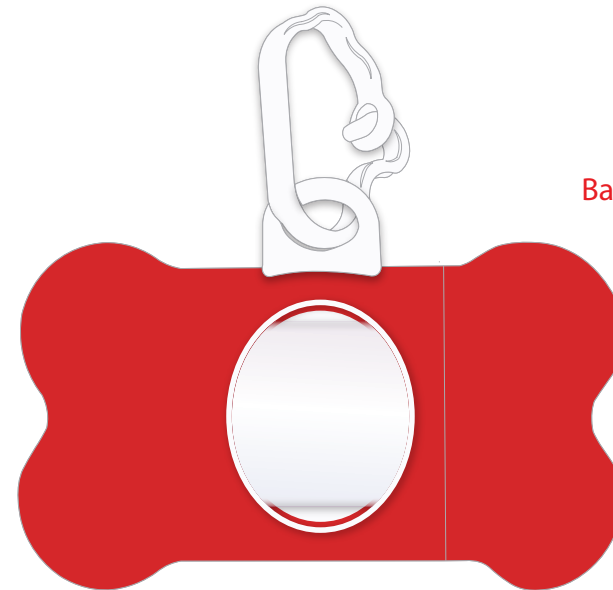

Art shown @ 100%

Imprint area- 28mm W x 17mm H

Black Line_ Final product size

Front

Back

PLEASE READ

Colours, and some graphics, do not appear on computer screens as they appear in print, thus digital representations may not accurately represent the final product. The PANTONE® Matching System (PMS) allows for accurate colour reproduction but we cannot guarantee 100% perfect match. Notably, small text and complex graphics may appear clearer in a digital mock-up than on the final product. By replying "approved" to this agreement I, the Client, confirm that I have examined and checked all aspects of this artwork including, but not limited to, artwork, layout, spelling, colours.