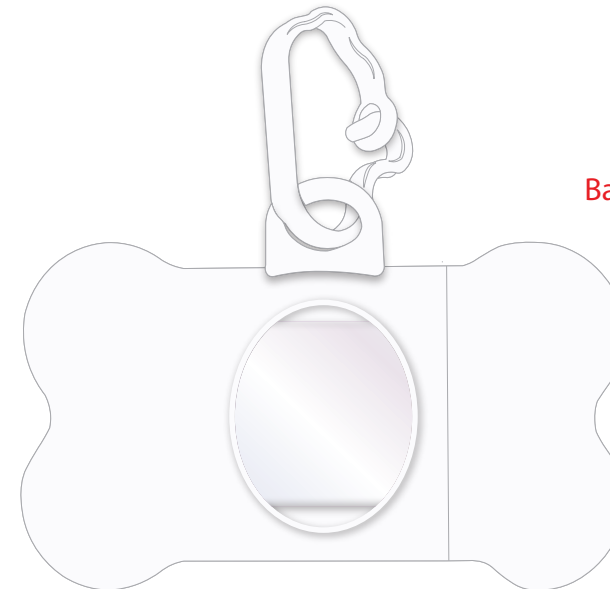

Art shown @ 100%

Imprint area- 28mm W x 17mm H

Black Line_ Final product size

Front

Back

PLEASE READ

Colours, and some graphics, do not appear on computer screens as they appear in print, thus digital representations may not accurately represent the final product. The PANTONE® Matching System (PMS) allows for accurate colour reproduction but we cannot guarantee 100% perfect match. Notably, small text and complex graphics may appear clearer in a digital mock-up than on the final product. By replying "approved" to this agreement I, the Client, confirm that I have examined and checked all aspects of this artwork including, but not limited to, artwork, layout, spelling, colours.

Art shown @ 100%

Imprint area- 28mm W x 17mm H

Black Line_ Final product size

PLEASE READ

Colours, and some graphics, do not appear on computer screens as they appear in print, thus digital representations may not accurately represent the final product. The PANTONE® Matching System (PMS) allows for accurate colour reproduction but we cannot guarantee 100% perfect match. Notably, small text and complex graphics may appear clearer in a digital mock-up than on the final product. By replying "approved" to this agreement I, the Client, confirm that I have examined and checked all aspects of this artwork including, but not limited to, artwork, layout, spelling, colours.