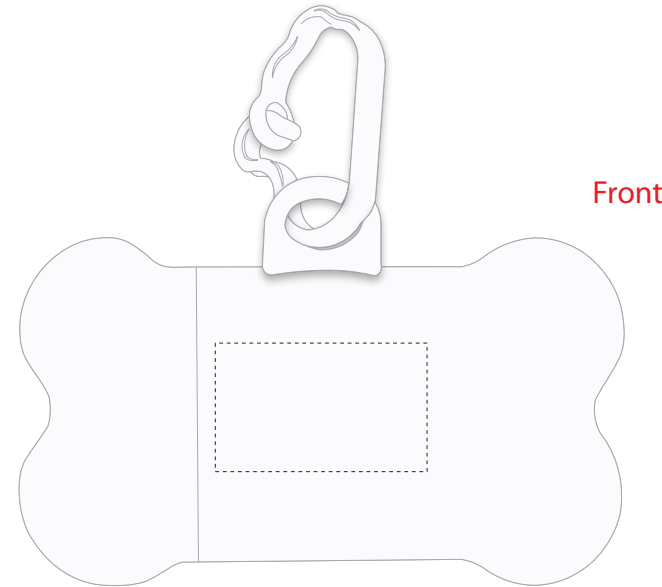

Art shown @ 100%

Imprint area- 28mm W x 17mm H

Black Line_ Final product size

Front

Back

PLEASE READ

Colours, and some graphics, do not appear on computer screens as they appear in print, thus digital representations may not accurately represent the final product. The PANTONE® Matching System (PMS) allows for accurate colour reproduction but we cannot guarantee 100% perfect match. Notably, small text and complex graphics may appear clearer in a digital mock-up than on the final product. By replying "approved" to this agreement I, the Client, confirm that I have examined and checked all aspects of this artwork including, but not limited to, artwork, layout, spelling, colours.

Art shown @ 100%

Imprint area- 28mm W x 17mm H

Black Line_ Final product size

PLEASE READ

Colours, and some graphics, do not appear on computer screens as they appear in print, thus digital representations may not accurately represent the final product. The PANTONE® Matching System (PMS) allows for accurate colour reproduction but we cannot guarantee 100% perfect match. Notably, small text and complex graphics may appear clearer in a digital mock-up than on the final product. By replying "approved" to this agreement I, the Client, confirm that I have examined and checked all aspects of this artwork including, but not limited to, artwork, layout, spelling, colours.