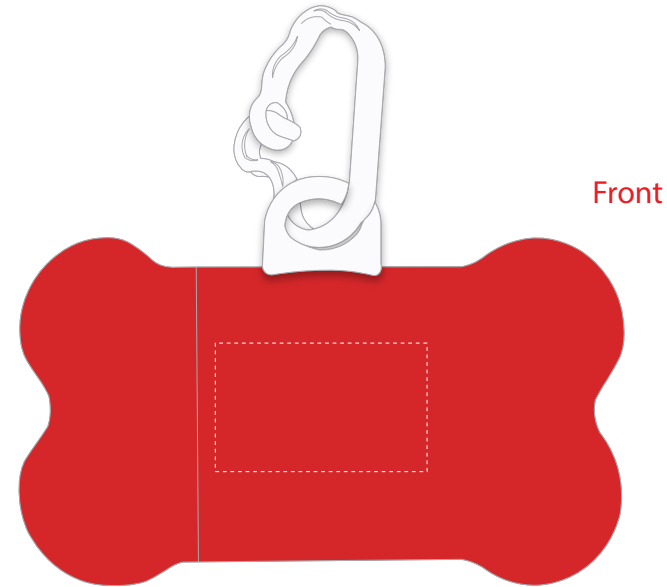

Art shown @ 100%

Imprint area- 28mm W x 17mm H

Black Line_ Final product size

PLEASE READ

Colours, and some graphics, do not appear on computer screens as they appear in print, thus digital representations may not accurately represent the final product. The PANTONE® Matching System (PMS) allows for accurate colour reproduction but we cannot guarantee 100% perfect match. Notably, small text and complex graphics may appear clearer in a digital mock-up than on the final product. By replying "approved" to this agreement I, the Client, confirm that I have examined and checked all aspects of this artwork including, but not limited to, artwork, layout, spelling, colours.

Art shown @ 100%

Imprint area- 28mm W x 17mm H

Black Line_ Final product size

Front

Back

PLEASE READ

Colours, and some graphics, do not appear on computer screens as they appear in print, thus digital representations may not accurately represent the final product. The PANTONE® Matching System (PMS) allows for accurate colour reproduction but we cannot guarantee 100% perfect match. Notably, small text and complex graphics may appear clearer in a digital mock-up than on the final product. By replying "approved" to this agreement I, the Client, confirm that I have examined and checked all aspects of this artwork including, but not limited to, artwork, layout, spelling, colours.