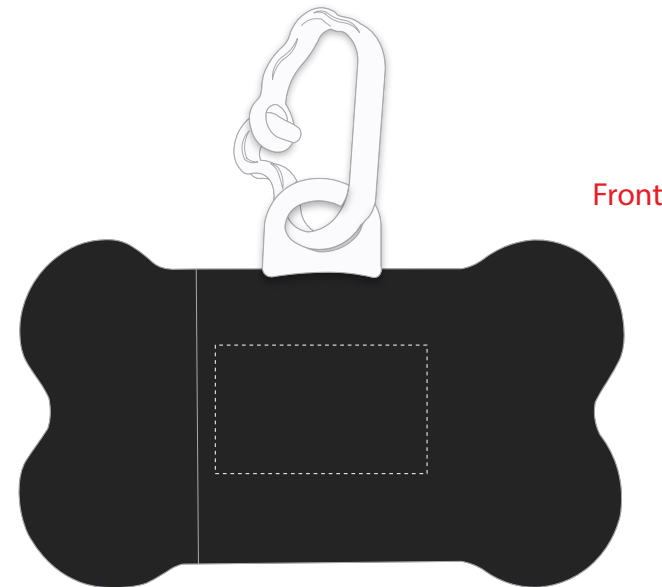

Art shown @ 100%

Imprint area- 28mm W x 17mm H

Black Line_ Final product size

Front

Back

PLEASE READ

Colours, and some graphics, do not appear on computer screens as they appear in print, thus digital representations may not accurately represent the final product. The PANTONE® Matching System (PMS) allows for accurate colour reproduction but we cannot guarantee 100% perfect match. Notably, small text and complex graphics may appear clearer in a digital mock-up than on the final product. By replying "approved" to this agreement I, the Client, confirm that I have examined and checked all aspects of this artwork including, but not limited to, artwork, layout, spelling, colours.

Art shown @ 100%

Imprint area- 28mm W x 17mm H

Black Line_ Final product size

PLEASE READ

Colours, and some graphics, do not appear on computer screens as they appear in print, thus digital representations may not accurately represent the final product. The PANTONE® Matching System (PMS) allows for accurate colour reproduction but we cannot guarantee 100% perfect match. Notably, small text and complex graphics may appear clearer in a digital mock-up than on the final product. By replying "approved" to this agreement I, the Client, confirm that I have examined and checked all aspects of this artwork including, but not limited to, artwork, layout, spelling, colours.