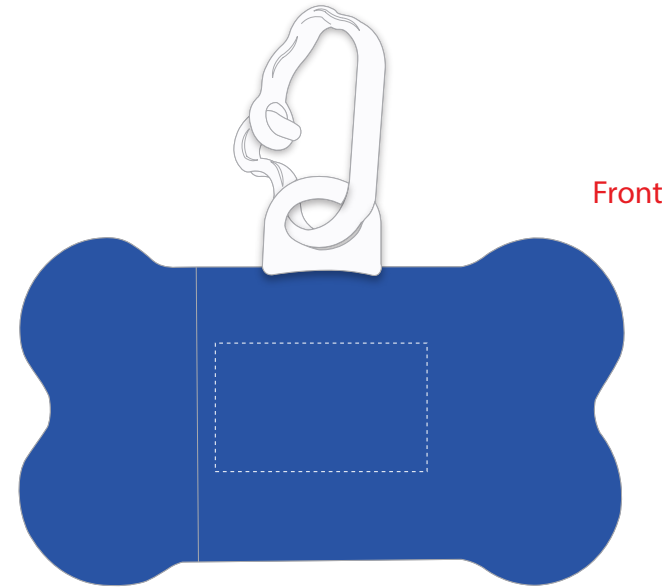

Art shown @ 100%

Imprint area- 28mm W x 17mm H

Black Line_ Final product size

PLEASE READ

Colours, and some graphics, do not appear on computer screens as they appear in print, thus digital representations may not accurately represent the final product. The PANTONE® Matching System (PMS) allows for accurate colour reproduction but we cannot guarantee 100% perfect match. Notably, small text and complex graphics may appear clearer in a digital mock-up than on the final product. By replying "approved" to this agreement I, the Client, confirm that I have examined and checked all aspects of this artwork including, but not limited to, artwork, layout, spelling, colours.