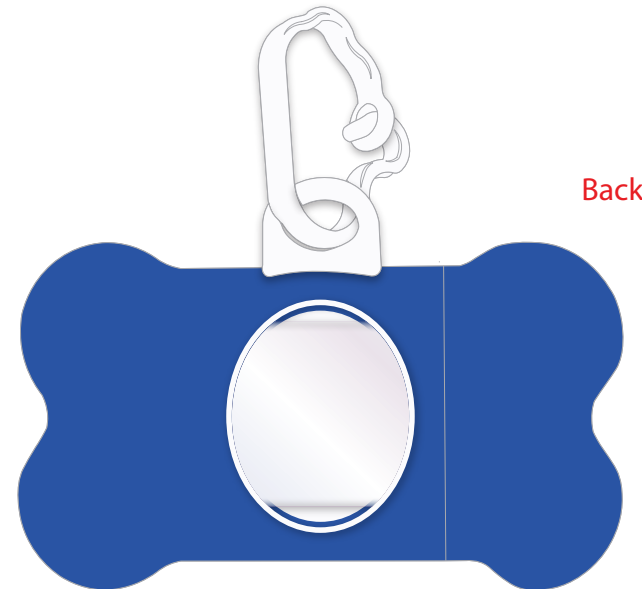

Art shown @ 100%

Imprint area- 28mm W x 17mm H

Black Line_ Final product size

PLEASE READ

Colours, and some graphics, do not appear on computer screens as they appear in print, thus digital representations may not accurately represent the final product. The PANTONE® Matching System (PMS) allows for accurate colour reproduction but we cannot guarantee 100% perfect match. Notably, small text and complex graphics may appear clearer in a digital mock-up than on the final product. By replying "approved" to this agreement I, the Client, confirm that I have examined and checked all aspects of this artwork including, but not limited to, artwork, layout, spelling, colours.