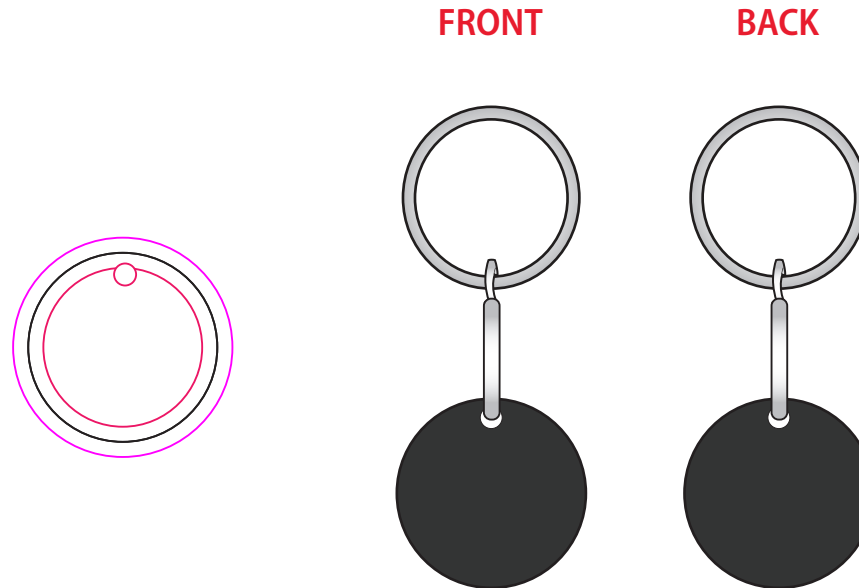

Art shown @ 100%

Trolley coin - 25mm D

**Pink Line\_** Critical imprint area  
**Black Line\_** Final product size  
**Green Line\_** Bleed print area

**PLEASE READ**

Colours, and some graphics, do not appear on computer screens as they appear in print, thus digital representations may not accurately represent the final product. The PANTONE® Matching System (PMS) allows for accurate colour reproduction but we cannot guarantee 100% perfect match. Notably, small text and complex graphics may appear clearer in a digital mock-up than on the final product. By replying "approved" to this agreement I, the Client, confirm that I have examined and checked all aspects of this artwork including, but not limited to, artwork, layout, spelling, colours.