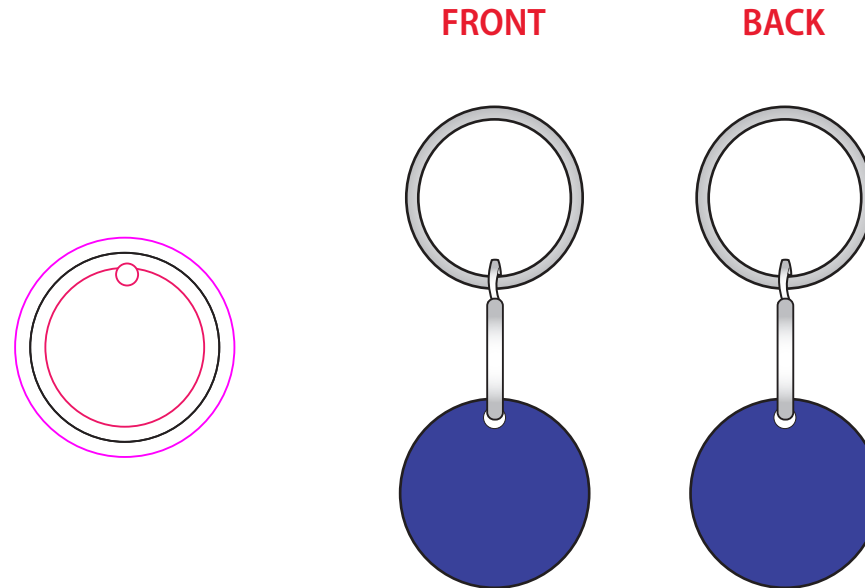

Art shown @ 100%

Trolley coin - 25mm D

**Pink Line\_** Critical imprint area  
**Black Line\_** Final product size  
**Green Line\_** Bleed print area

**PLEASE READ**

Colours, and some graphics, do not appear on computer screens as they appear in print, thus digital representations may not accurately represent the final product. The PANTONE® Matching System (PMS) allows for accurate colour reproduction but we cannot guarantee 100% perfect match. Notably, small text and complex graphics may appear clearer in a digital mock-up than on the final product. By replying "approved" to this agreement I, the Client, confirm that I have examined and checked all aspects of this artwork including, but not limited to, artwork, layout, spelling, colours.