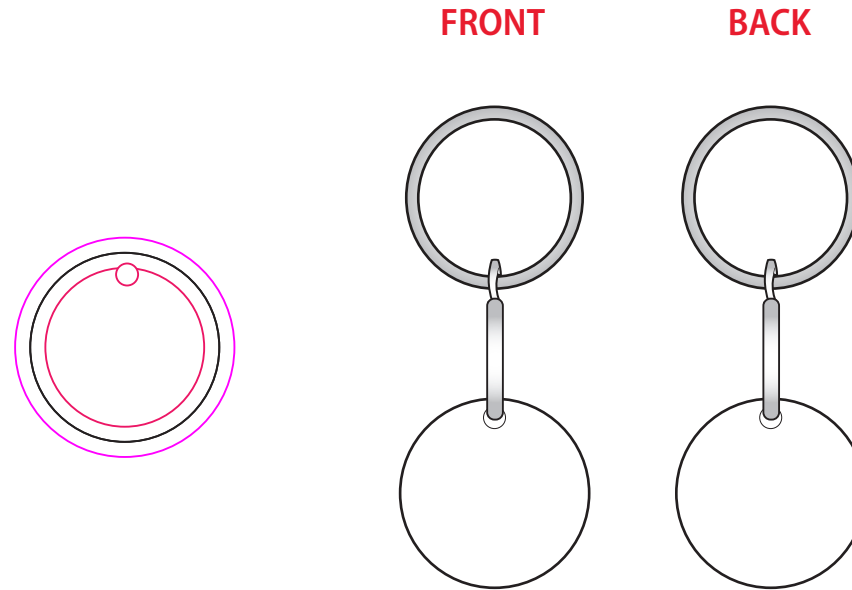

**Art shown @ 100%**

Trolley coin - 25mm D

**Pink Line\_** Critical imprint area

**Black Line\_** Final product size

**Green Line\_** Bleed print area

**PLEASE READ**

Colours, and some graphics, do not appear on computer screens as they appear in print, thus digital representations may not accurately represent the final product. The PANTONE® Matching System (PMS) allows for accurate colour reproduction but we cannot guarantee 100% perfect match. Notably, small text and complex graphics may appear clearer in a digital mock-up than on the final product. By replying “approved” to this agreement I, the Client, confirm that I have examined and checked all aspects of this artwork including, but not limited to, artwork, layout, spelling, colours.

Art shown @ 100%

Trolley coin - 25mm D

**Pink Line\_** Critical imprint area  
**Black Line\_** Final product size  
**Green Line\_** Bleed print area

**PLEASE READ**

Colours, and some graphics, do not appear on computer screens as they appear in print, thus digital representations may not accurately represent the final product. The PANTONE® Matching System (PMS) allows for accurate colour reproduction but we cannot guarantee 100% perfect match. Notably, small text and complex graphics may appear clearer in a digital mock-up than on the final product. By replying "approved" to this agreement I, the Client, confirm that I have examined and checked all aspects of this artwork including, but not limited to, artwork, layout, spelling, colours.