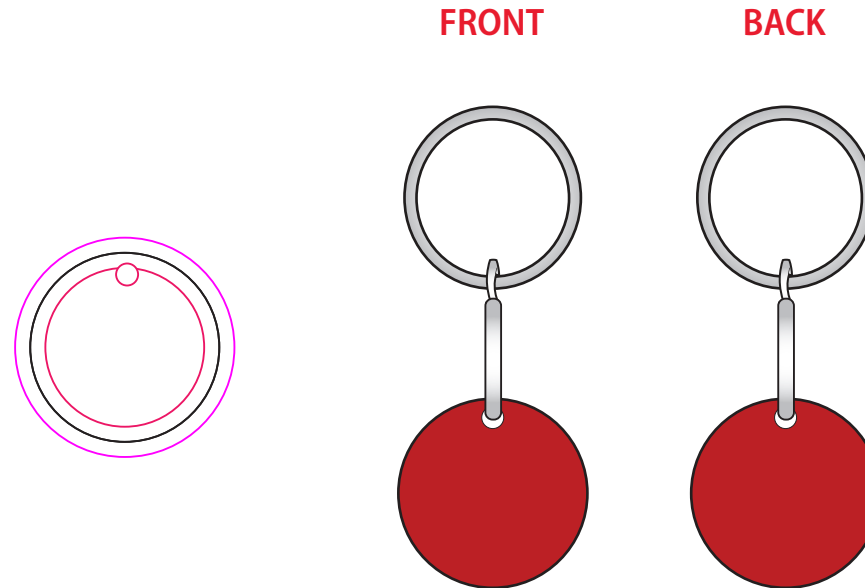

Art shown @ 100%

Trolley coin - 25mm D

**Pink Line\_** Critical imprint area  
**Black Line\_** Final product size  
**Green Line\_** Bleed print area

**PLEASE READ**

Colours, and some graphics, do not appear on computer screens as they appear in print, thus digital representations may not accurately represent the final product. The PANTONE® Matching System (PMS) allows for accurate colour reproduction but we cannot guarantee 100% perfect match. Notably, small text and complex graphics may appear clearer in a digital mock-up than on the final product. By replying "approved" to this agreement I, the Client, confirm that I have examined and checked all aspects of this artwork including, but not limited to, artwork, layout, spelling, colours.